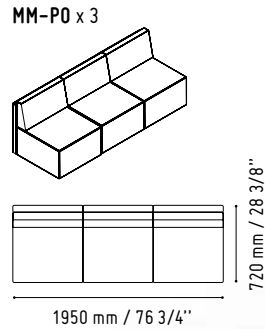

A2Z06

LUV49L

LUV40P + 2xLUV09

2780 mm / 109 1/2"

1792 mm / 70 1/2"

OCEAN LINE

Individual spaces are colorfully defined since the Wave's ability to blend into any office space is unequivocal. A wide array of modular elements optimizes the flexibility of arrangements in all situations.

OCEAN LINE MINI

LUV22

1624 mm / 63 7/8"

841 mm / 33 1/8"

LOR136

IM21S

MM-PW

MM-PU x 3 + MM-ON x 3 + MM-PO x 3