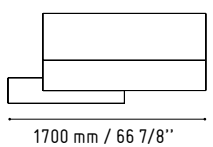

White colour option.

Yellow colour option.

Blue colour option.

Red colour option.

LOR12PG

770 mm / 30 3/8"

IM20S

432 mm / 17"

IM20S

2000 mm / 78 3/4"

434 mm / 17"

MM-PU x 2 +
MM-ON x 2 +
MM-PO x 2

1300 mm / 51 1/8"

720 mm / 28 3/8"

SSL15

1500 mm / 59"