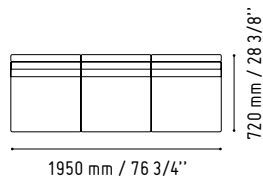

IM20S

2000 mm / 78 3/4"

434 mm / 17"

MM-PU x 2 +
MM-ON x 2 +
MM-PO x 2

1300 mm / 51 1/8"

720 mm / 28 3/8"

SSL15

1500 mm / 59"

590 mm / 23 1/4"

SERIE MDL

Clear lines, light design and the shiny white of Linea will bring design to any room. Soft contours of the Linea reception desk are emphasized by white of lacobel glass and glamorous counter made of tempered glass.

LGC40PT

MM-PU x 3 +
MM-ON x 3 +
MM-PO x 3

SERIE MDL

L6C35P

1122 mm / 44 1/8"

2652 mm / 104 3/8"

IM21S

432 mm / 17"