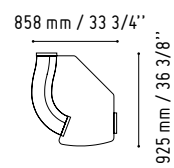

The wave reception was created with both enormous and compact office spaces in mind.
This brilliant design synchronizes its functionality and esthetic properties.

OCEAN LINE

LUV32

3936 mm / 155"

1019 mm / 40 1/8"

A2Z06

LUV49L

LUV40P + 2xLUV09

2780 mm / 109 1/2"

1792 mm / 70 1/2"

OCEAN LINE

Individual spaces are colorfully defined since the Wave's ability to blend into any office space is unequivocal. A wide array of modular elements optimizes the flexibility of arrangements in all situations.

IM20S

2000 mm / 78 3/4"

434 mm / 17"

MM-PU x 2 +
MM-ON x 2 +
MM-PO x 2

1300 mm / 51 1/8"

720 mm / 28 3/8"

SSL15

1500 mm / 59"

1122 mm / 44 1/8"

LMS03

345 mm / 13 5/8"

**MM-PU x 3 + MM-ON x 3 +
MM-PO x 3**

1950 mm / 76 3/4"

720 mm / 28 3/8"

SSL15

1500 mm / 59"