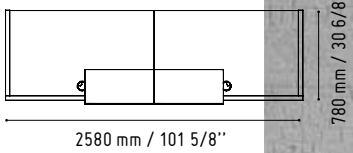

LD13P + LD13L + 2xLDG01L + NE41

SSL15