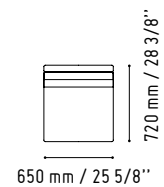

White colour option.

Yellow colour option.

Blue colour option.

Red colour option.

LOR12PG

770 mm / 30 3/8"

IM20S

432 mm / 17"

MM-PU x 2 +
MM-ON x 2 +
MM-PO x 2

720 mm / 28 3/8"

SSL15

SERIE MDL

Minimum ornaments, maximum style.

SERIE MDL

It is detail that makes a good design.

Little elements adding character and the quality of materials they are made of.
 Front and top elements are made of glass, while the corners are decorated with noble stainless steel.

LGC41LT

A2Z06

**MM-PU +
MM-ON +
MM-PO**

SNL16

SERIE MDL

L6C37PT

1650 mm / 65"

850 mm / 33 1/2"

IM20S

2000 mm / 78 3/4"

434 mm / 17"

MM-PU x 2 +
MM-ON x 2 +
MM-PO x 2

1300 mm / 51 1/8"

720 mm / 28 3/8"

SSL15

1500 mm / 59"