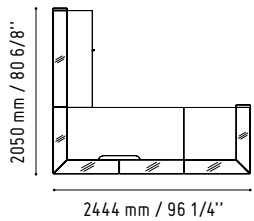

IM20S

2000 mm / 78 3/4"

434 mm / 17"

MM-PU x 2 +
MM-ON x 2 +
MM-PO x 2

1300 mm / 51 1/8"

720 mm / 28 3/8"

SSL15

1500 mm / 59"

590 mm / 23 1/4"

SERIE MDL

Clear lines, light design and the shiny white of Linea will bring design to any room. Soft contours of the Linea reception desk are emphasized by white of lacobel glass and glamorous counter made of tempered glass.

LGC40PT

MM-PU x 3 +
MM-ON x 3 +
MM-PO x 3

SERIE MDL

L6C35P

1122 mm / 44 1/8"

2652 mm / 104 3/8"

IM21S

432 mm / 17"